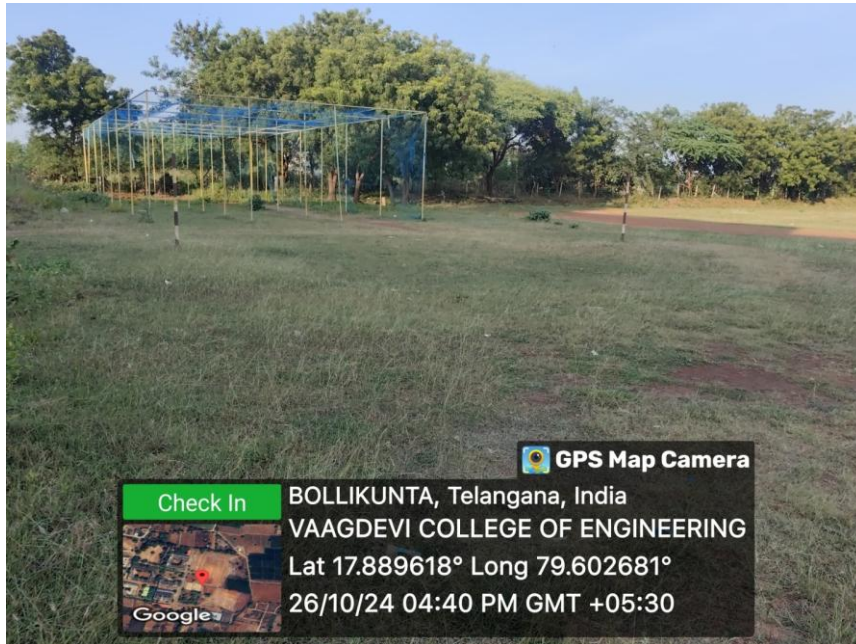

Basket Ball Court

Facility for Table Tennis

Viswambhara Educational Society

VAAGDEVI COLLEGE OF ENGINEERING

Autonomous

Approved by AICTE & Affiliated to JNTUH, Hyderabad

Bollikunta, Warangal - 506 005 (Telangana State)