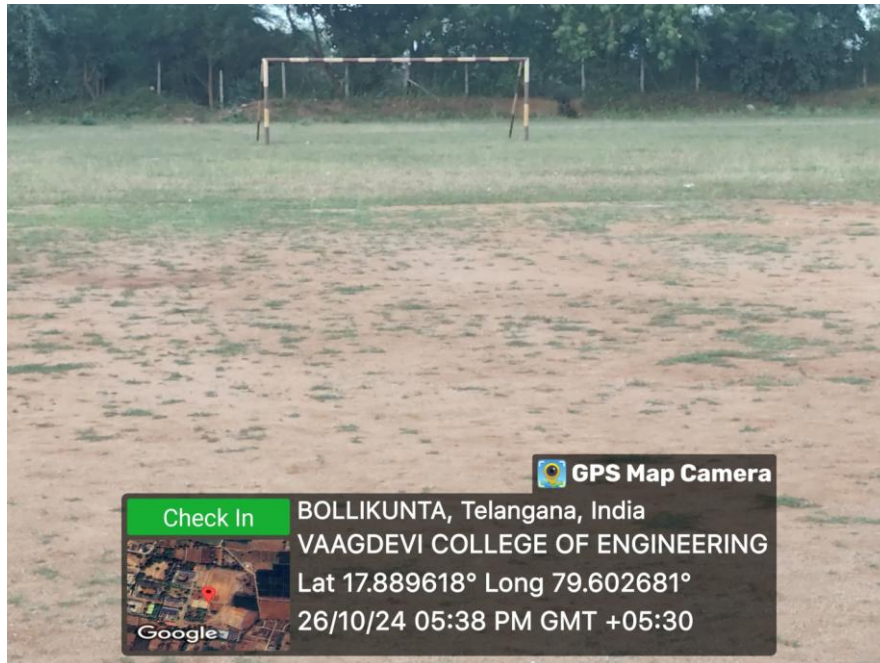

FOOTBALL FACILITY