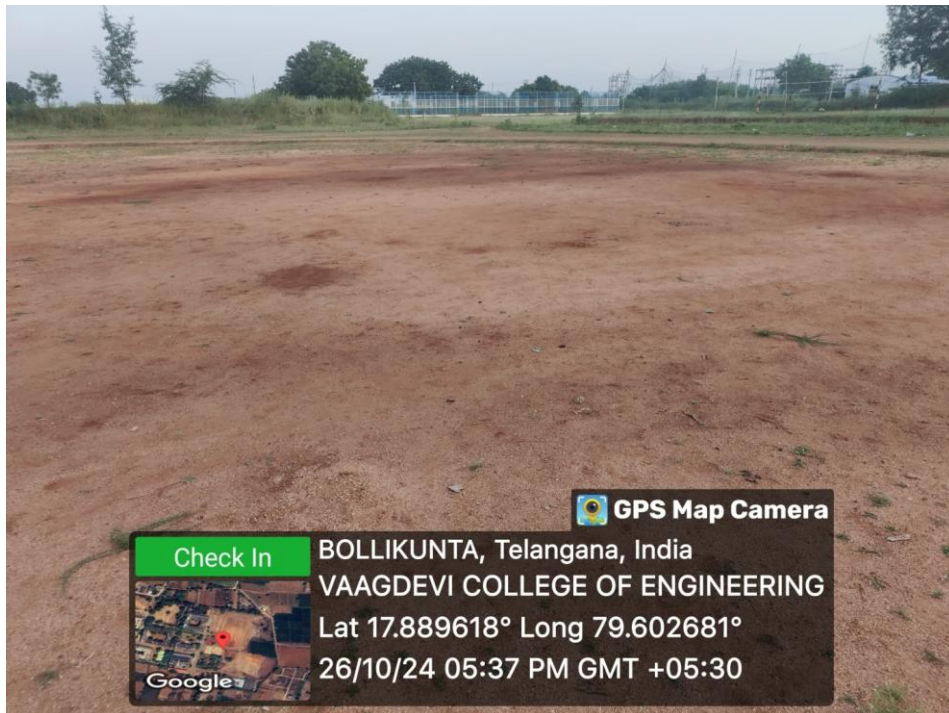

Viswambhara Educational Society

VAAGDEVI COLLEGE OF ENGINEERING

Autonomous

Approved by AICTE & Affiliated to JNTUH, Hyderabad

Bollikunta, Warangal - 506 005 (Telangana State)

GPS Map Camera

Check In BOLLIKUNTA, Telangana, India
VAAGDEVI COLLEGE OF ENGINEERING
Lat 17.889618° Long 79.602681°
26/10/24 05:37 PM GMT +05:30

KHABADDI FACILITY