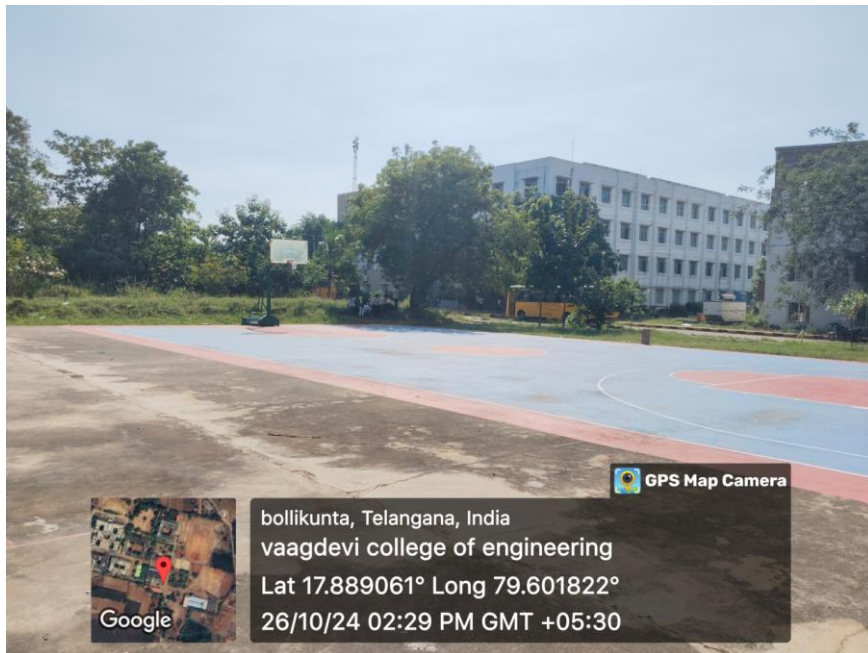

Facility provided for CRICKET NET practice

Outdoor facility provided for playing KHO-KHO

Viswambhara Educational Society
VAAGDEVI COLLEGE OF ENGINEERING

Autonomous

Approved by AICTE & Affiliated to JNTUH, Hyderabad
Bollikunta, Warangal - 506 005 (Telangana State)

Facility provided for playing CARROMS

Cricket Ground Facility

Viswambhara Educational Society

VAAGDEVI COLLEGE OF ENGINEERING

Autonomous

Approved by AICTE & Affiliated to JNTUH, Hyderabad

Bollikunta, Warangal - 506 005 (Telangana State)