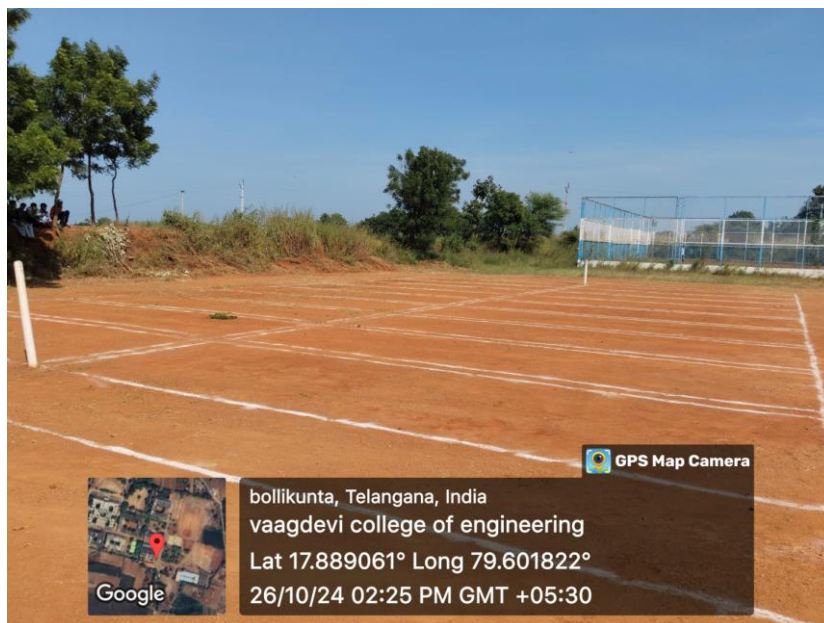

Facility provided for CRICKET NET practice

Outdoor facility provided for playing KHO-KHO

Viswambhara Educational Society
VAAGDEVI COLLEGE OF ENGINEERING

Autonomous

Approved by AICTE & Affiliated to JNTUH, Hyderabad
Bollikunta, Warangal - 506 005 (Telangana State)