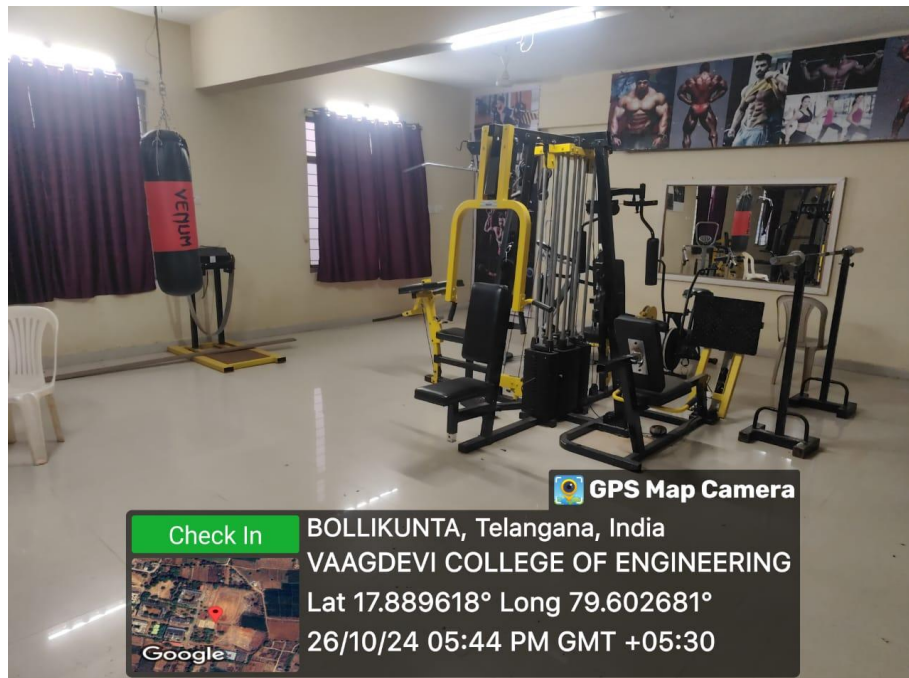

GPS Map Camera

Check In BOLLIKUNTA, Telangana, India
VAAGDEVI COLLEGE OF ENGINEERING
Lat 17.889618° Long 79.602681°
26/10/24 05:44 PM GMT +05:30

GYM CENTRE