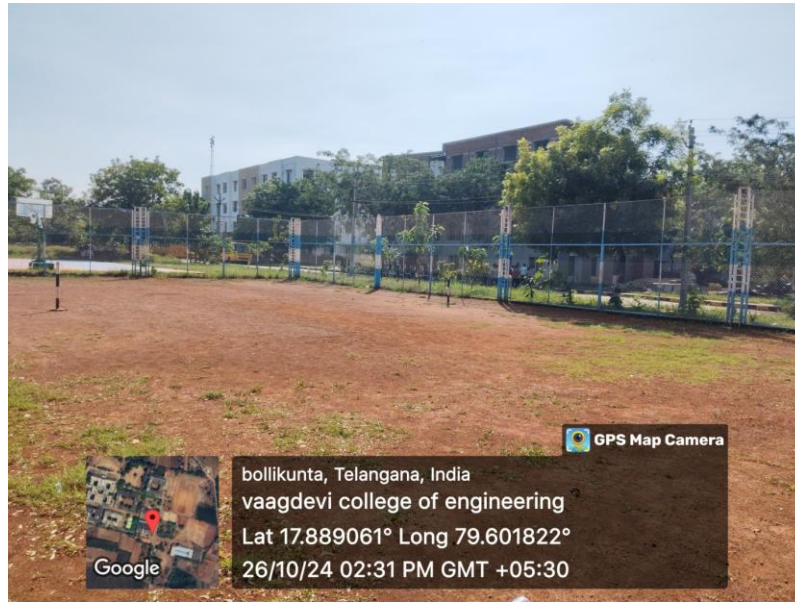

Throw Ball facility

Multipurpose facility for sports and games

Viswambhara Educational Society

VAAGDEVI COLLEGE OF ENGINEERING

Autonomous

Approved by AICTE & Affiliated to JNTUH, Hyderabad

Bollikunta, Warangal - 506 005 (Telangana State)